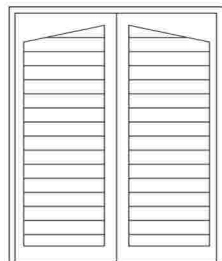

STEEL HINGED GARAGE DOORS

CHOICE OF DOUBLE OR SINGLE DOOR(S)

CHOICE OF COLOURS

WHITE	BLACK	BLUE	GREEN	BROWN	RED
RAL 9001	RAL 9005	RAL 5002	RAL 6001	RAL 8001	RAL 3002

CHOICE OF STYLES

Stockholm

GARAGE DOORS

System Doors

SYSTEM ROLLING SHUTTERS LTD TRADING AS SYSTEM DOORS

Albert Street, Syston, Leicester LE7 2JB, U.K. - Telephone: (0116) 260 8841 - Fax: (0116) 264 0846

email: sales@syston.com - website: www.syston.com